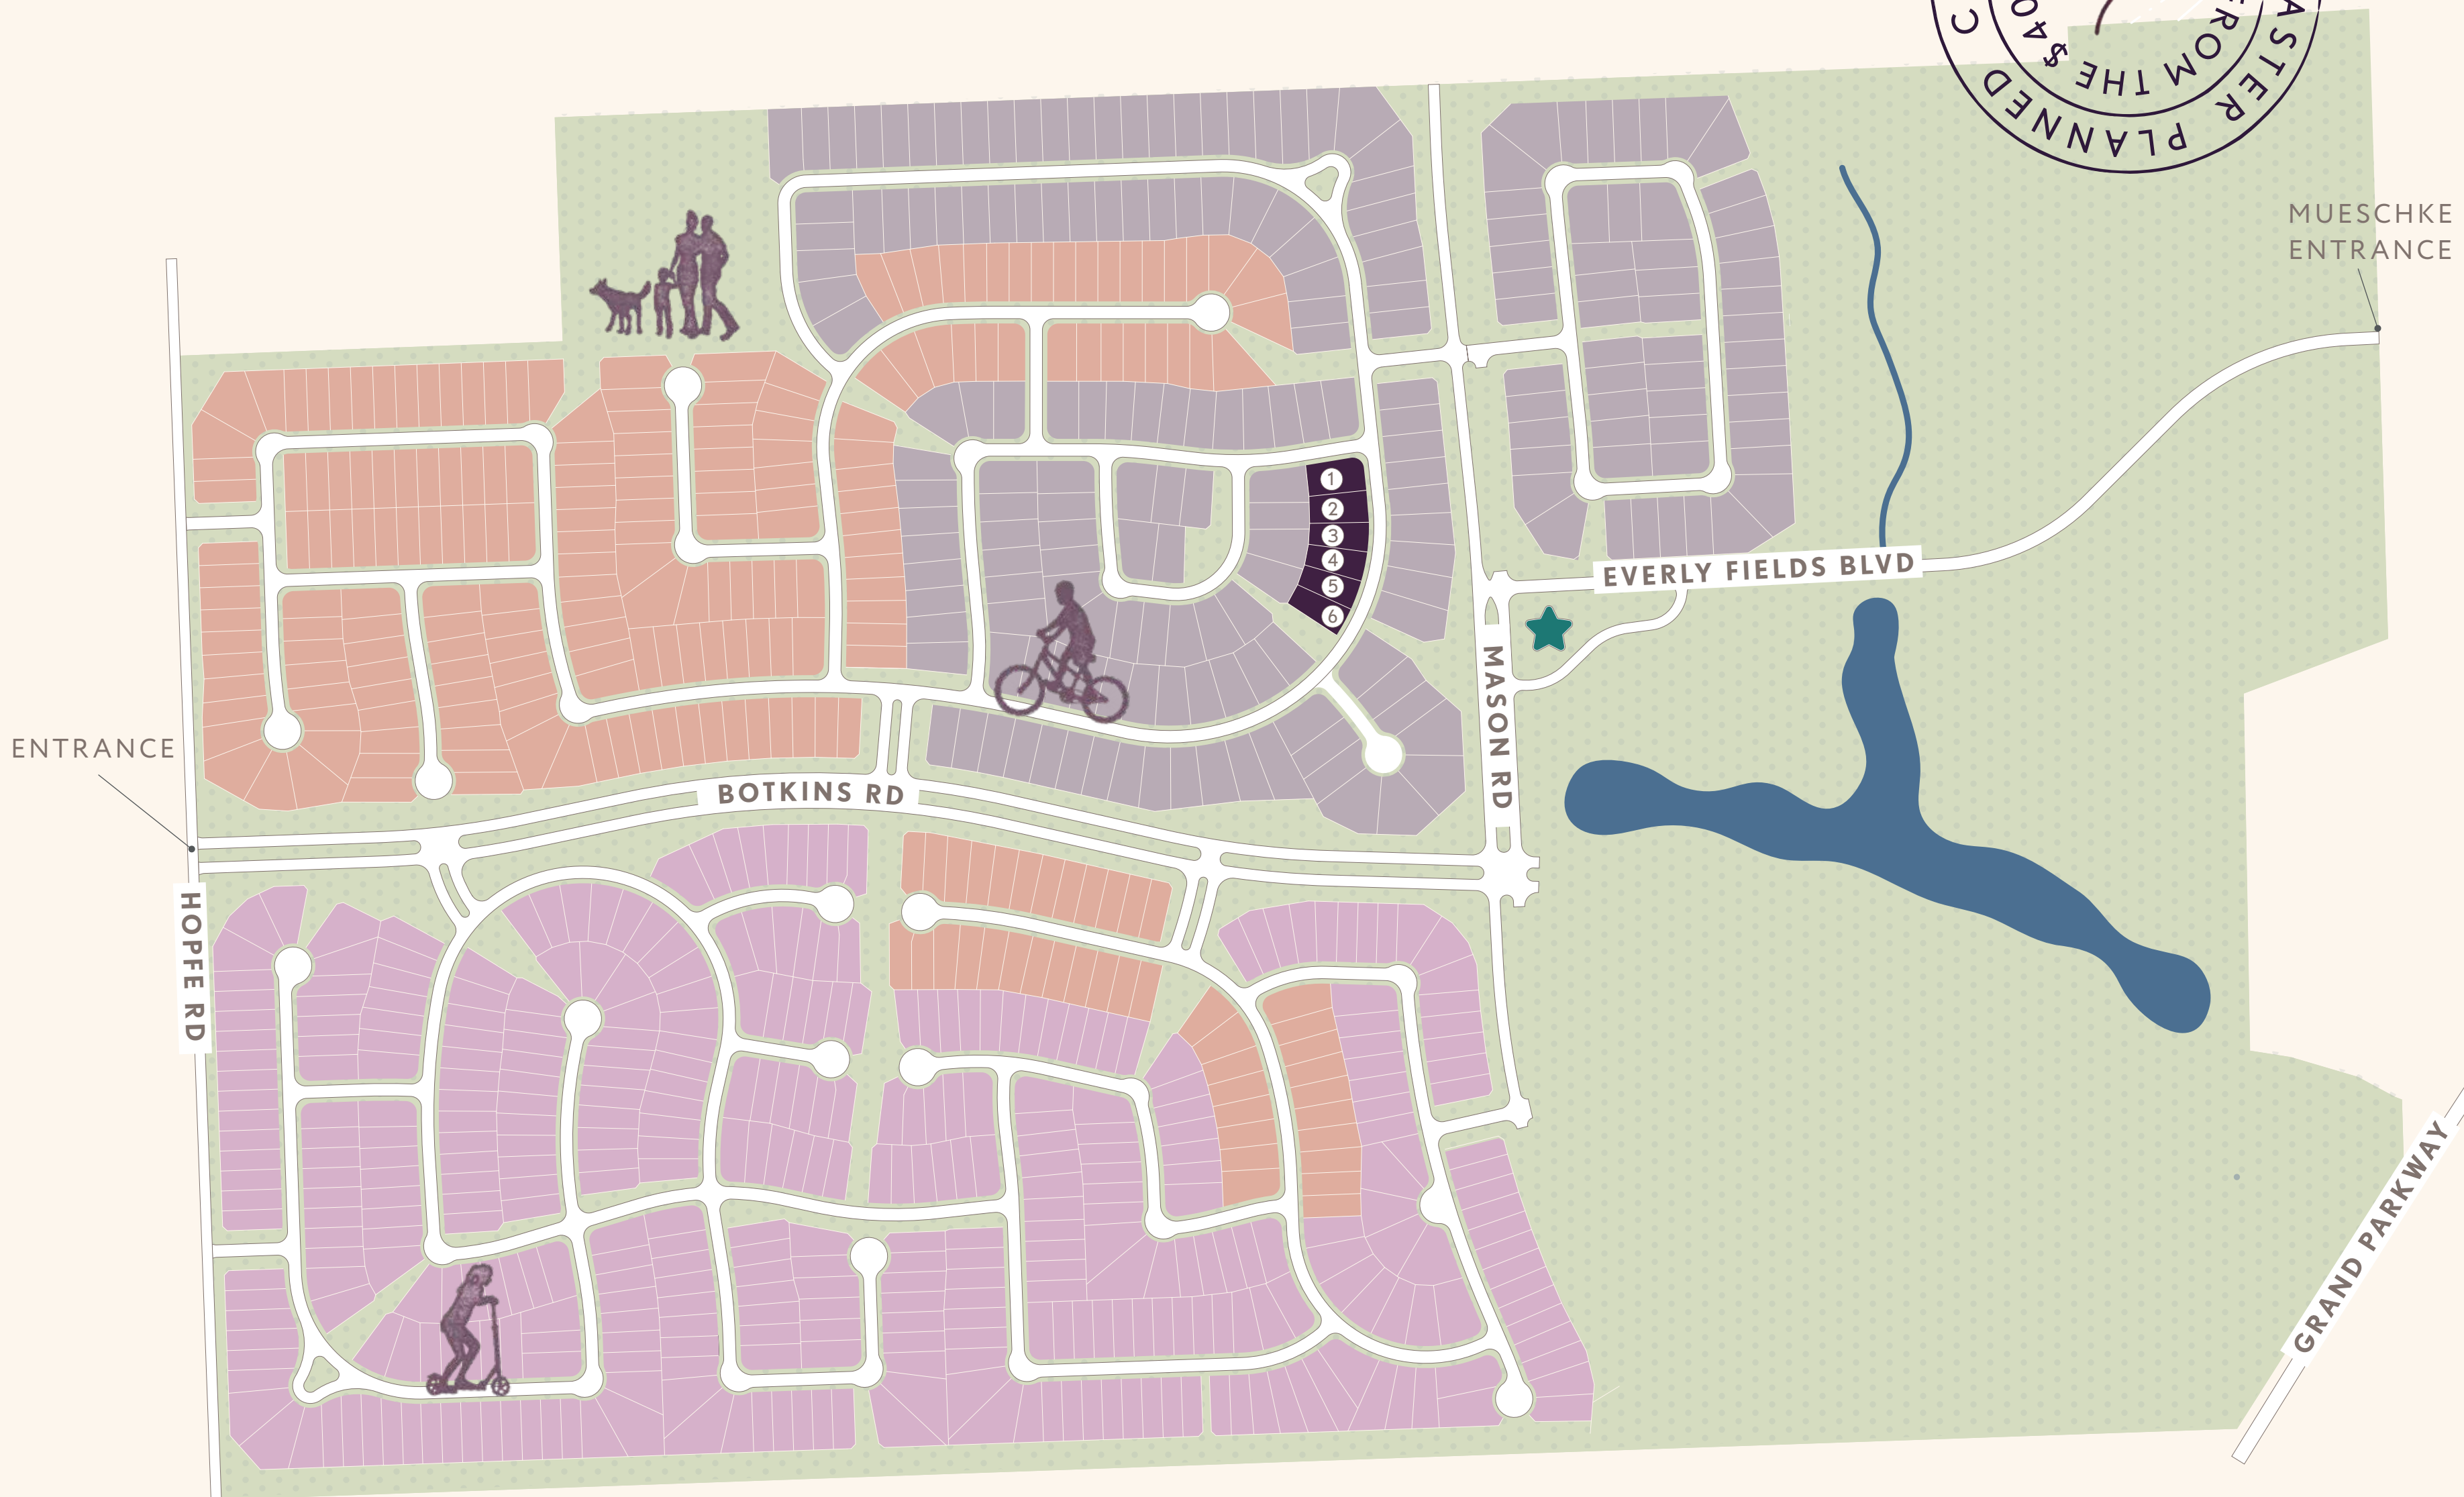

EVERLY

HOMES

- 45' Homesites
- 50' Homesites
- 60' Homesites

MODEL HOMES

- ① 60' Perry Homes
- ② 60' Drees Homes
- ③ 50' WestinHomes
- ④ 50' Perry Homes
- ⑤ 45' Perry Homes
- ⑥ 45' Drees Homes

NEIGHBORHOOD

- ★ Recreation Center
- Waterway

All subject to change without notice. 2025